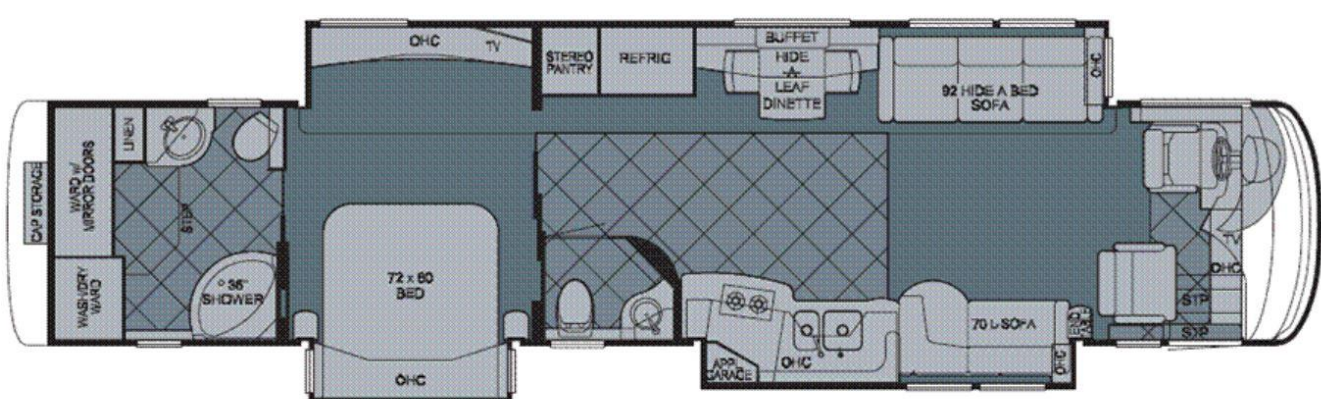

SUGGESTED RETAIL PRICE LIST

LEES RV CITY INC
13111 N BROADWAY EXT
OKLAHOMA CITY OK 73114

NEWMAR
355 N DELAWARE ST
PO BOX 30
NAPPANEE IN 46550-0030

NO. 6372 P 1/1
NEWMAR CORP., SALES
12-21-11

YEAR	2010	MAKE	ESSEX	VIN	4VZAU1C95AC071959
MODEL	4516	TYPE	DIESEL PUSHER	ORDER NUMBER	800886

OPTIONS	PRICE		PRICE
BASE PRICE WITH CHASSIS	\$560,419.00	PASS THROUGH STORAGE TRAY	\$855.00
* ESSEX DIESEL PUSHER *	IN BASE	SUGGESTED RETAIL PRICE* \$609,823.00	
2010 EX DP 4516 1/FS W/2 PSO	IN BASE		
SPARTAN K2 CHASSIS 500HP EX	IN BASE		
EBONY DECOR EX0-794	\$0.00		
EBONY FULL PAINT	\$0.00		
GINGER GLAZE CHERRY HIGH GLOSS	\$12,380.00		
100# NORCOLD FREEZER ON SLIDES	\$1,896.00		
2 PIECE WHIRLPOOL W&220V DRYER	\$1,785.00		
32" TV EXTERIOR ENT CENTER	\$3,709.00		
40" LCD TV IN FRONT OH ILO STD	\$487.00		
ADVANTIUM SPEEDCOOK MICROWAVE	\$570.00		
ALL ELECTRIC UNIT W/FRIGIDAIRE	\$802.00		
CB RADIO WITH ANTENNA	\$405.00		
CENTRAL VACUUM	\$490.00		
DISHWASHER IN A DRAWER	\$1,669.00		
KVH R6 SLIM LINE SATELITE DISH	\$3,954.00		
SECONDARY MULTI TOUCH SCREEN	\$910.00		
AIR MATTRESS FOR MAIN BDRM	\$948.00		
VILLA DINETTE ENSEMBLE	\$5,435.00		
8 AGM BATTERIES	\$2,252.00		
EXTEND TILE INTO LRM AREA	\$2,150.00		
POWER DUO WINDOW SHADES	\$3,403.00		
ASSIST HANDLE IN TUB/SHOWER	\$104.00		
CORIAN SHOWER PAN & WALLS	\$4,634.00		
LARGE STORAGE TRAY	\$556.00		

Model 4516

K331 Sofa/Dinette
Combination: EXDP 4502, 4516