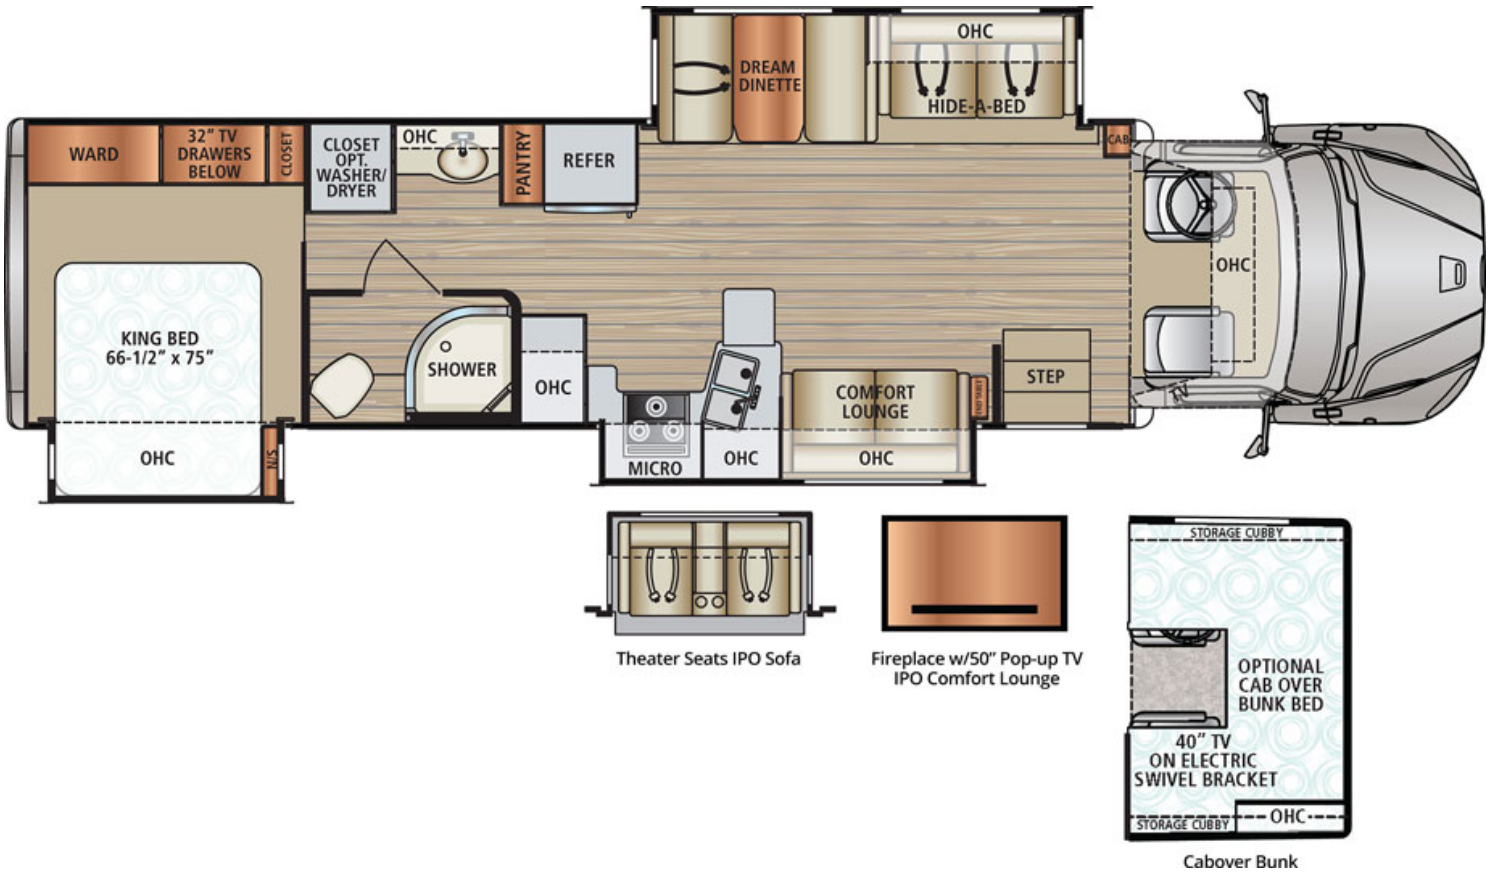

DYNAMAX

A DIVISION OF FOREST RIVER

	37TS
Wheelbase	268"
GVWR	33000 lbs.
GCWR	54000
GAWR Rear	21000 lbs.
GAWR Front	12000 lbs.
Fuel Capacity	100 gal
Exterior Length	39' 2"
Exterior Height	12' 9"

Exterior Width	101"
Fresh Water	90 gal.
Gray Water	52 gal.
Black Water	52 gal.
Awning Size	18 ft